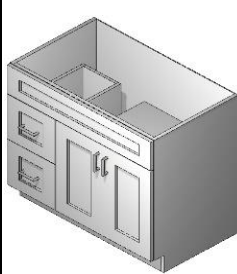

PANTRY TOP TWO DOORS 30" WIDE

50 3/16" High, 24" Deep
59 3/16" High, 24" Deep
61 3/16" High, 24" Deep

PT3050 - 30" Wide
PT3059 - 30" Wide
PT3061 - 30" Wide

TALL OVEN DOUBLE 33" WIDE ONE 12" DRAWER

85" High, 24" Deep
94" High, 24" Deep

TOD3385 - 33" Wide
TOD3394 - 33" Wide

TALL OVEN SINGLE 33" WIDE TWO 12" DRAWERS

85" High, 24" Deep
94" High, 24" Deep

TOS3385 - 33" Wide
TOS3394 - 33" Wide

VANITIES

VANITY SINK COMBINATION

31 13/16" High, 21" Deep

(LEFT DRAWERS SHOWN)
VSC30L - 30" Wide
VSC30R - 30" Wide

VANITY SINK COMBINATION

31 13/16" High, 21" Deep

(LEFT DRAWERS SHOWN)
VSC36L - 36" Wide
VSC36R - 36" Wide

VANITY SINK

31 13/16" High, 21" Deep

VS24 - 24" Wide
VS27 - 27" Wide
VS30 - 30" Wide