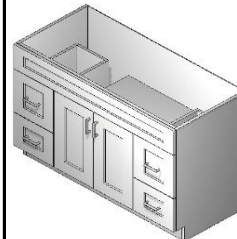

(LEFT DRAWERS SHOWN)
VSC30L - 30" Wide
VSC30R - 30" Wide

VANITY SINK COMBINATION

31 13/16" High, 21" Deep

(LEFT DRAWERS SHOWN)
VSC36L - 36" Wide
VSC36R - 36" Wide

VANITY SINK

31 13/16" High, 21" Deep

VS24 - 24" Wide
VS27 - 27" Wide
VS30 - 30" Wide

VANITY THREE DRAWER

31 13/16" High, 21" Deep

VD12D3 - 12" Wide
VD15D3 - 15" Wide
VD18D3 - 18" Wide

VANITY SINK COMBO

31 13/16" High, 21" Deep

VSC48 - 48" Wide

White PVC doors are ready to ship, many other door options available with 3 week lead time

PARTS

<p>BAR BACK</p>  <p>36" High, 48" Wide BB4836 BB4836mel</p>	<p>END PANELS</p>  <p>BEP (24 7/8x34 13/16) VBEP (21 7/8x34 13/16) VEP (21 7/8x31 13/16) WEP30 (12 7/8 x 30) WEP39 (12 7/8 x 39) DWG (24 7/8x36)</p>	<p>ROLL OUT SHELVES</p>  <p>3" High, 21" Deep ROS18-3 ROS24-3 ROS30-3</p>	<p>ROLL OUT SHELVES</p>  <p>7" High, 21" Deep ROS18-7 ROS24-7 ROS30-7</p>	<p>SUPPORT BRACKET</p>  <p>9" High, 9" Deep SB09</p>	<p>FILLER STRIPS</p>  <p>24", 39", 96" High, 3" Wide FS3-39 FS3-96 FS3-24 FS3-96mel</p>
<p>TALL END PANEL</p> <p>85", 96" High, 24 7/8" Wide TEP85 TEP96</p>	<p>TOE KICK</p> <p>4", 6" High, 96" Long TK4-96 TK6-96</p>	<p>BATTEN MOULD</p> <p>48" High, 3/4" Wide batten48</p>	<p>CORNER MOULD</p> <p>48" High, 5/8" Wide Corner48</p>	<p>CROWN MOULDING</p> <p>96" Long Crown96</p>	<p>FINISHED ENDS</p> <p>24", 39", 96" High, 3" Wide Exchange gable for cabinet ends</p>