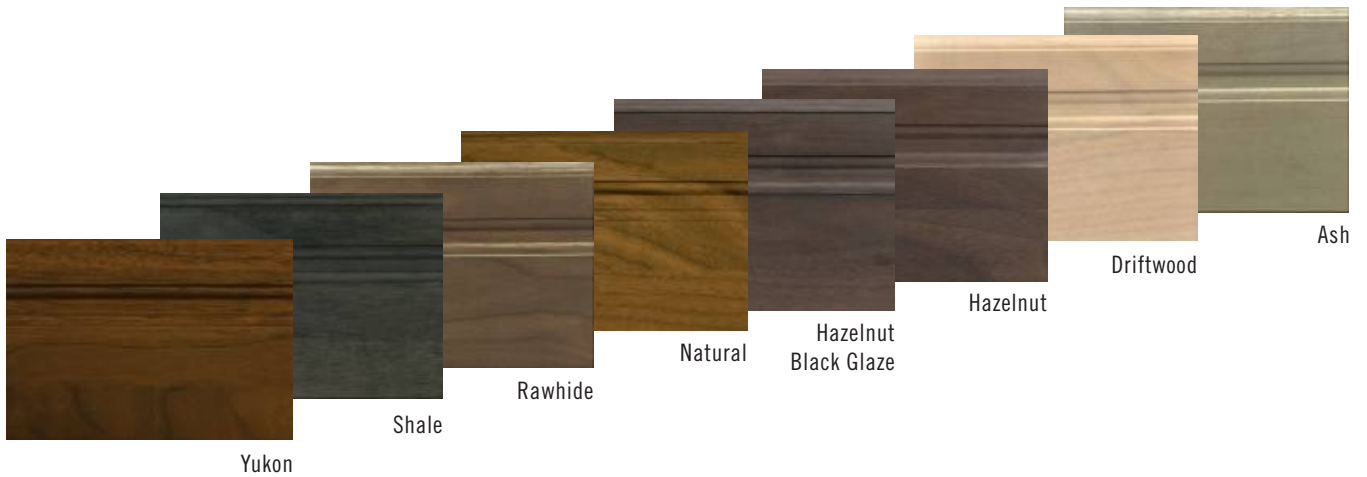

SOLLERA DOOR STYLES

DOOR STYLES HDF DOORS

Modena

Roma

STAINS & GLAZES on Walnut

STAINS & GLAZES on Cherry

To bring out the ultimate richness and natural beauty of the quality woods, Sollera applies a complex combination of toners, stains, glazes, sealers, and post catalyzed varnishes. As natural variations in trees occur due to soil and climate conditions, each piece of furniture can have its own unique characteristic adding to the beauty of the wood.