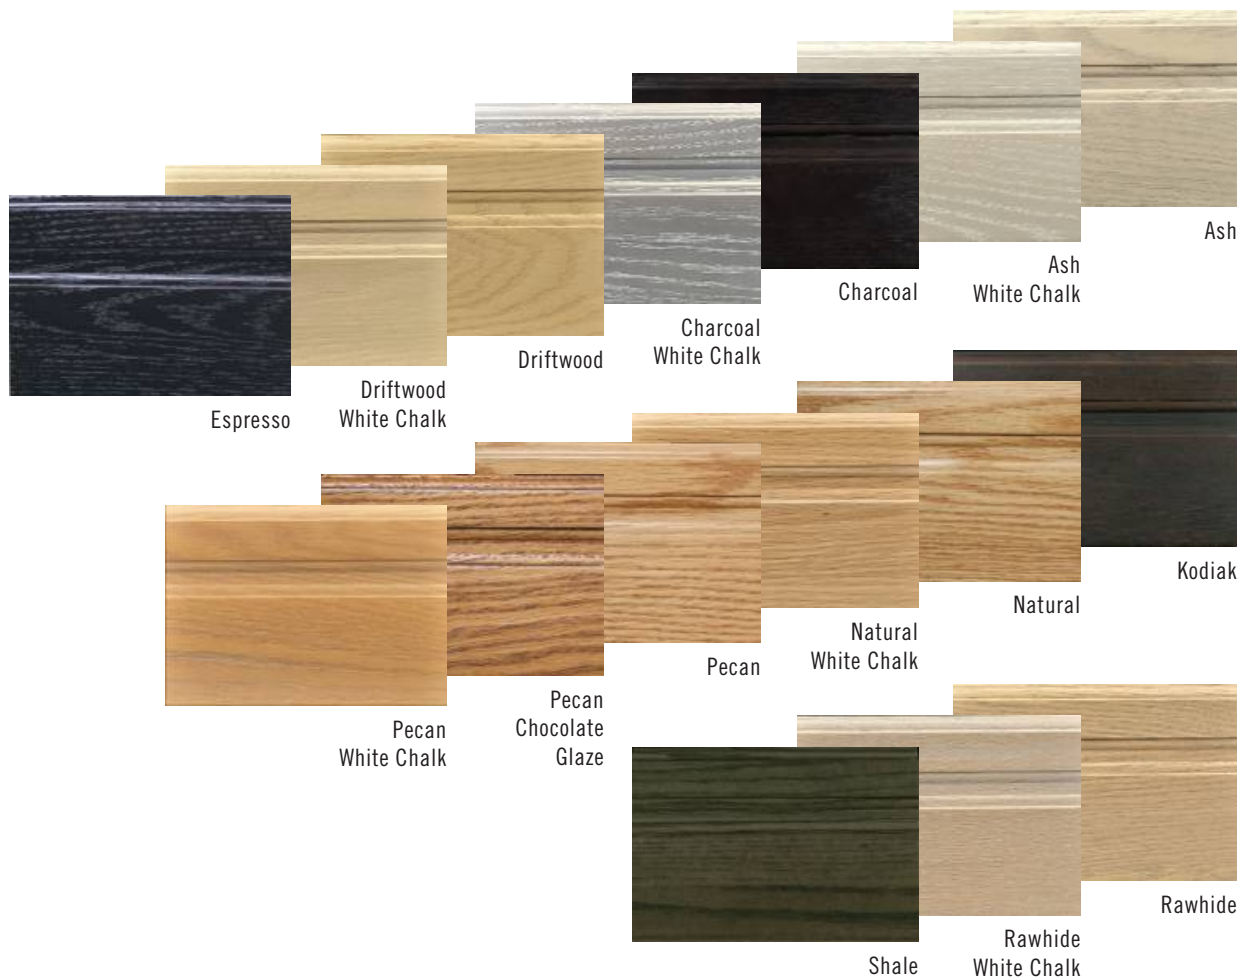

SOLLERA DOOR STYLES

DOOR STYLES HDF DOORS

Modena

Roma

STAINS & GLAZES on Walnut

STAINS & GLAZES on Cherry

To bring out the ultimate richness and natural beauty of the quality woods, Sollera applies a complex combination of toners, stains, glazes, sealers, and post catalyzed varnishes. As natural variations in trees occur due to soil and climate conditions, each piece of furniture can have its own unique characteristic adding to the beauty of the wood.

SOLLERA FINISH SAMPLES

STAINS & GLAZES on Clear Alder

SOLLERA FINISH SAMPLES

STAINS & GLAZES on Maple

SOLLERA FINISH SAMPLES

STAINS & GLAZES on Red Oak

STAINS & GLAZES on Rift White Oak

DESIGNER & ARTISTIC FINISHES

Dover
(Abet Polaris, Super Matte)

Glacier
(Wilsonart, Formica, Abet Laminati)

Verona
(W/art, Formica, Abet Lam.)

Murano
(Wilsonart, Formica, Abet Lam.)

SOLID COLOR FINISHES

Sollera's series of solid colors are a very durable finish, available in the standard colors as well as custom tinting to match most finishes available through home paint manufacturers. As with all the finishes Sollera offers, these finishes are catalyzed and oven cured to provide you with a durable product to withstand the rigors of everyday use.