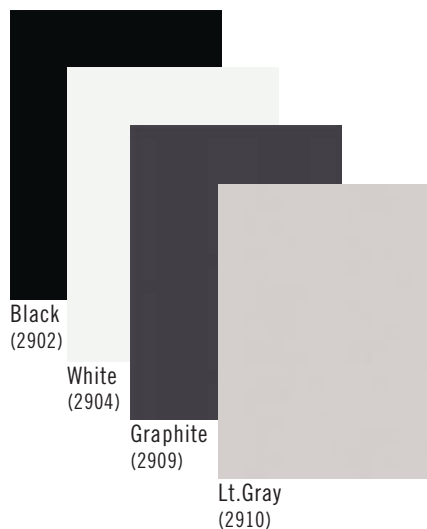

SOLLERA FINISH SAMPLES

COTTAGE FINISHES

These finishes incorporate toners, tinted sealers, black glaze and post catalyzed conversion varnish. The multiple layers of finish colors, allows this popular series of finishes to be distressed and worn, showing the multiple layers of color, making the door appear to be an aged piece of furniture. Cottage Gray will have a black undertone when rub through or antique distressing & wear package is applied.

Dover
(Abet Polaris, Super Matte)

Glacier
(Wilsonart, Formica, Abet Laminati)

Verona
(W/art, Formica, Abet Lam.)

Murano
(Wilsonart, Formica, Abet Lam.)

SOLID COLOR FINISHES

Sollera's series of solid colors are a very durable finish, available in the standard colors as well as custom tinting to match most finishes available through home paint manufacturers. As with all the finishes Sollera offers, these finishes are catalyzed and oven cured to provide you with a durable product to withstand the rigors of everyday use.