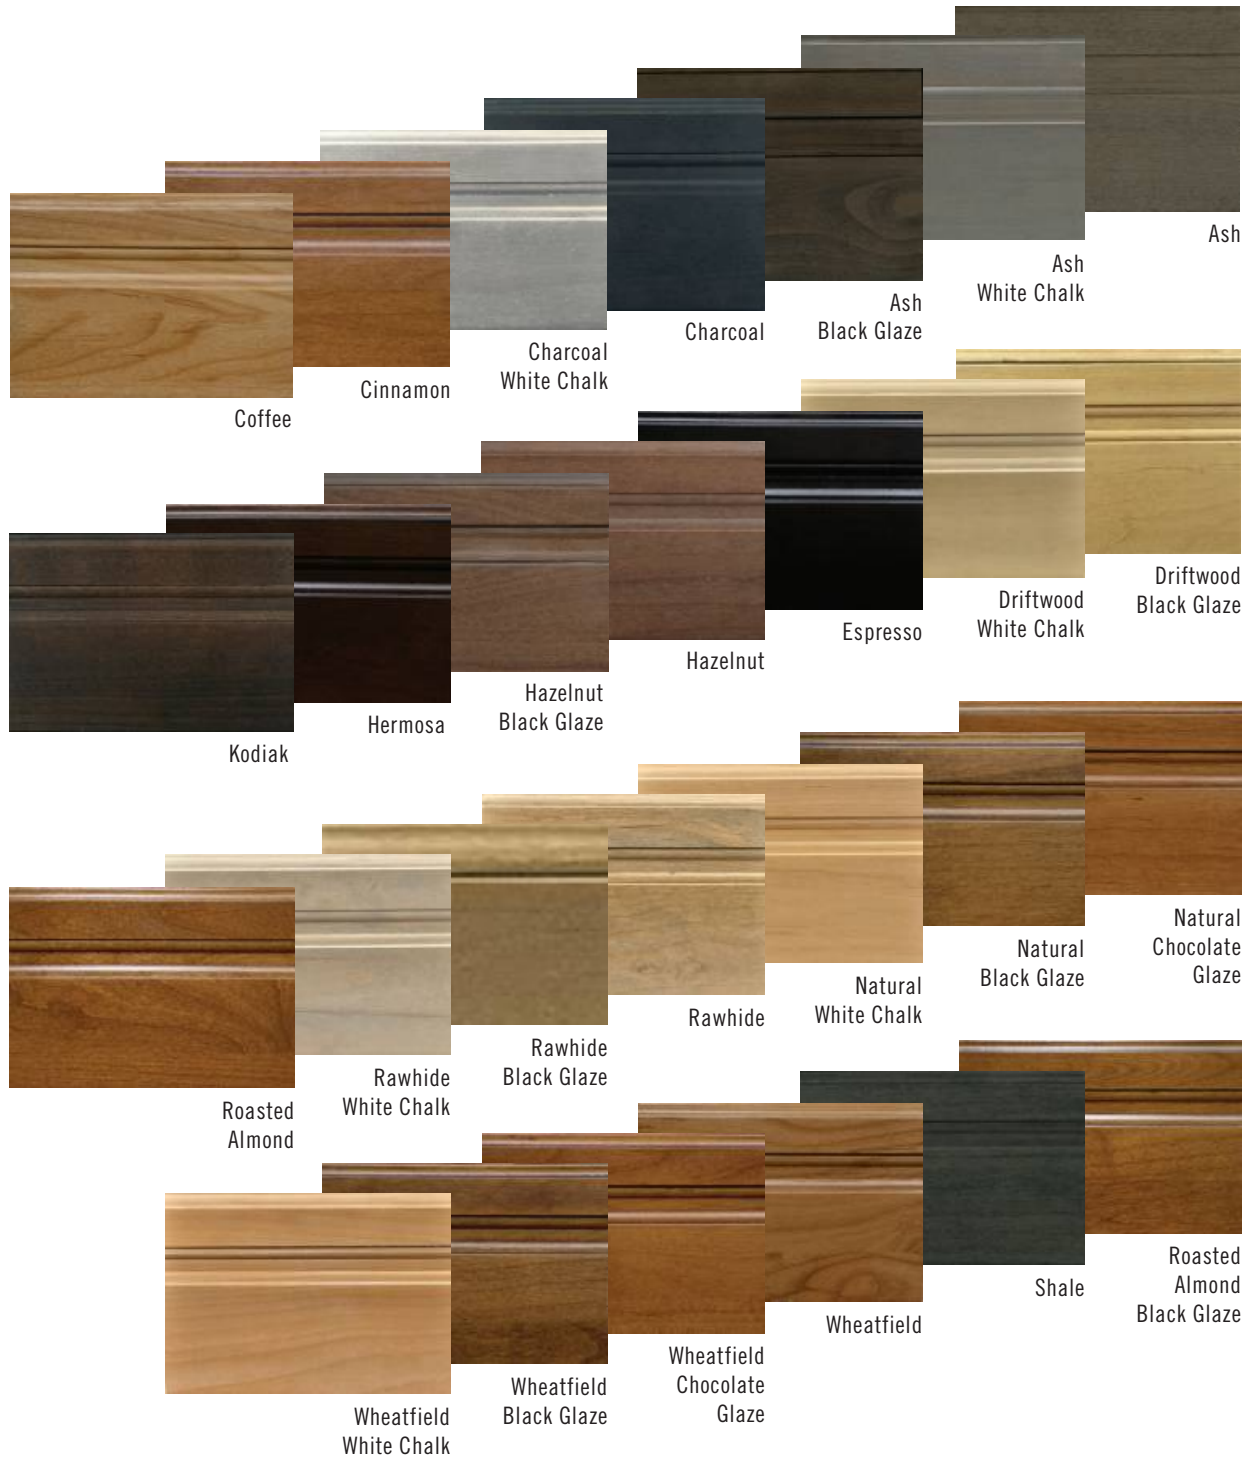

SOLLERA DOOR STYLES

DOOR STYLES HDF DOORS

Modena

Roma

STAINS & GLAZES on Walnut

STAINS & GLAZES on Cherry

To bring out the ultimate richness and natural beauty of the quality woods, Sollera applies a complex combination of toners, stains, glazes, sealers, and post catalyzed varnishes. As natural variations in trees occur due to soil and climate conditions, each piece of furniture can have its own unique characteristic adding to the beauty of the wood.

SOLLERA FINISH SAMPLES

STAINS & GLAZES on Clear Alder

SOLLERA FINISH SAMPLES

STAINS & GLAZES on Maple

SOLLERA FINISH SAMPLES

STAINS & GLAZES on Red Oak

STAINS & GLAZES on Rift White Oak

DESIGNER & ARTISTIC FINISHES