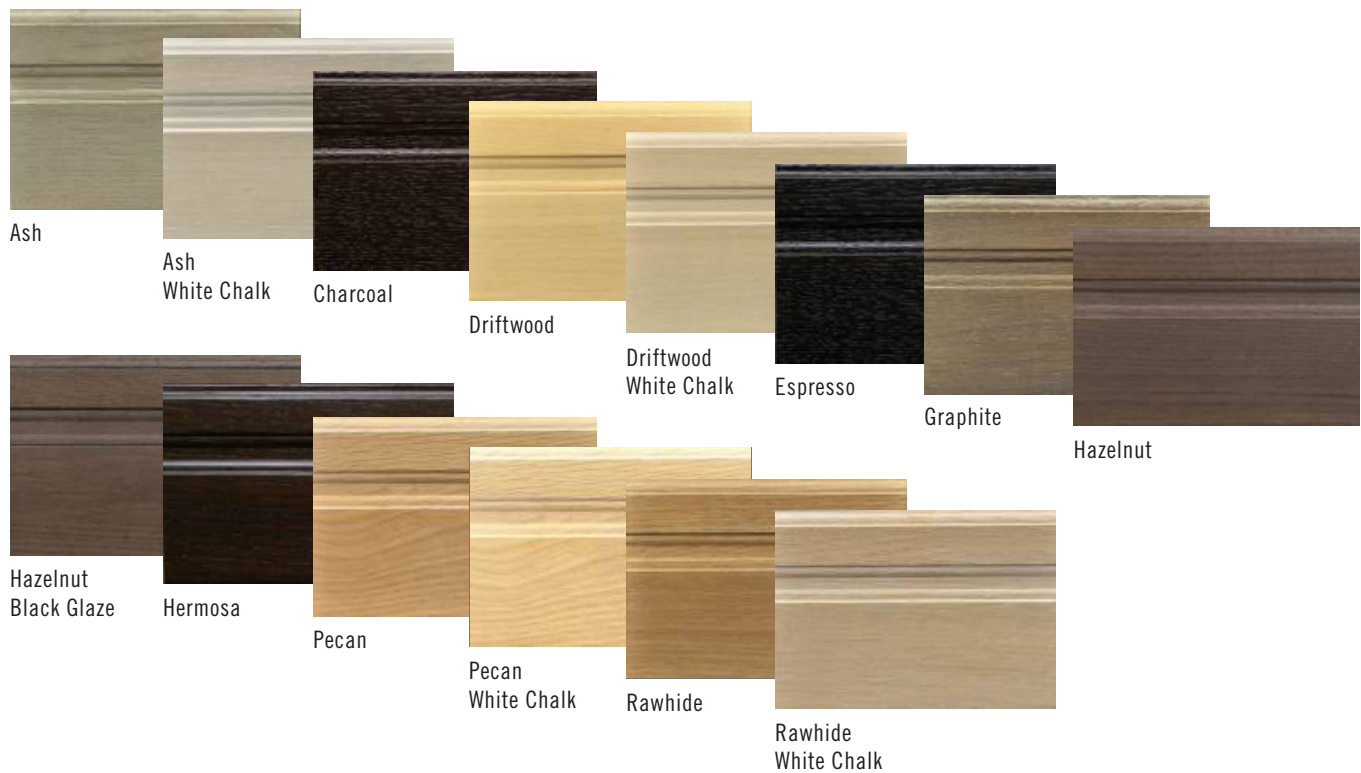

SOLLERA DOOR STYLES

DOOR STYLES HDF DOORS

Modena

Roma

STAINS & GLAZES on Walnut

STAINS & GLAZES on Cherry

To bring out the ultimate richness and natural beauty of the quality woods, Sollera applies a complex combination of toners, stains, glazes, sealers, and post catalyzed varnishes. As natural variations in trees occur due to soil and climate conditions, each piece of furniture can have its own unique characteristic adding to the beauty of the wood.

SOLLERA FINISH SAMPLES

STAINS & GLAZES on Clear Alder

SOLLERA FINISH SAMPLES

STAINS & GLAZES on Maple

SOLLERA FINISH SAMPLES

STAINS & GLAZES on Red Oak

STAINS & GLAZES on Rift White Oak

DESIGNER & ARTISTIC FINISHES

Dover
(Abet Polaris, Super Matte)

Glacier
(Wilsonart, Formica, Abet Laminati)

Verona
(W/art, Formica, Abet Lam.)

Murano
(Wilsonart, Formica, Abet Lam.)

SOLID COLOR FINISHES

Sollera's series of solid colors are a very durable finish, available in the standard colors as well as custom tinting to match most finishes available through home paint manufacturers. As with all the finishes Sollera offers, these finishes are catalyzed and oven cured to provide you with a durable product to withstand the rigors of everyday use.