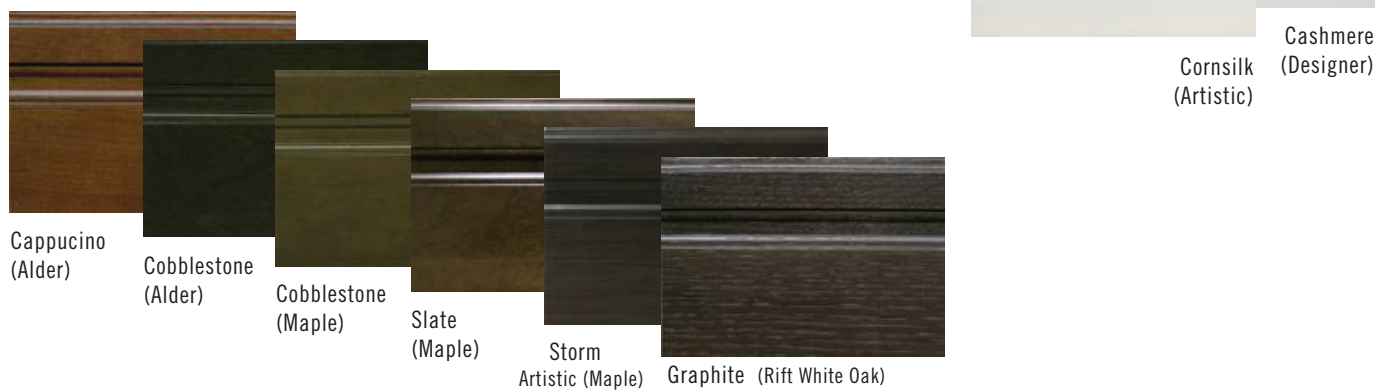

DESIGNER & ARTISTIC FINISHES

For the ultimate in character and finish beauty, Sollera offers Designer and Artistic finishes. These finishes are highly complex with hand applied glazes and brushing. As these finishes are hand processed, slight variations can be apparent and add to the natural beauty and uniqueness of the finished product.