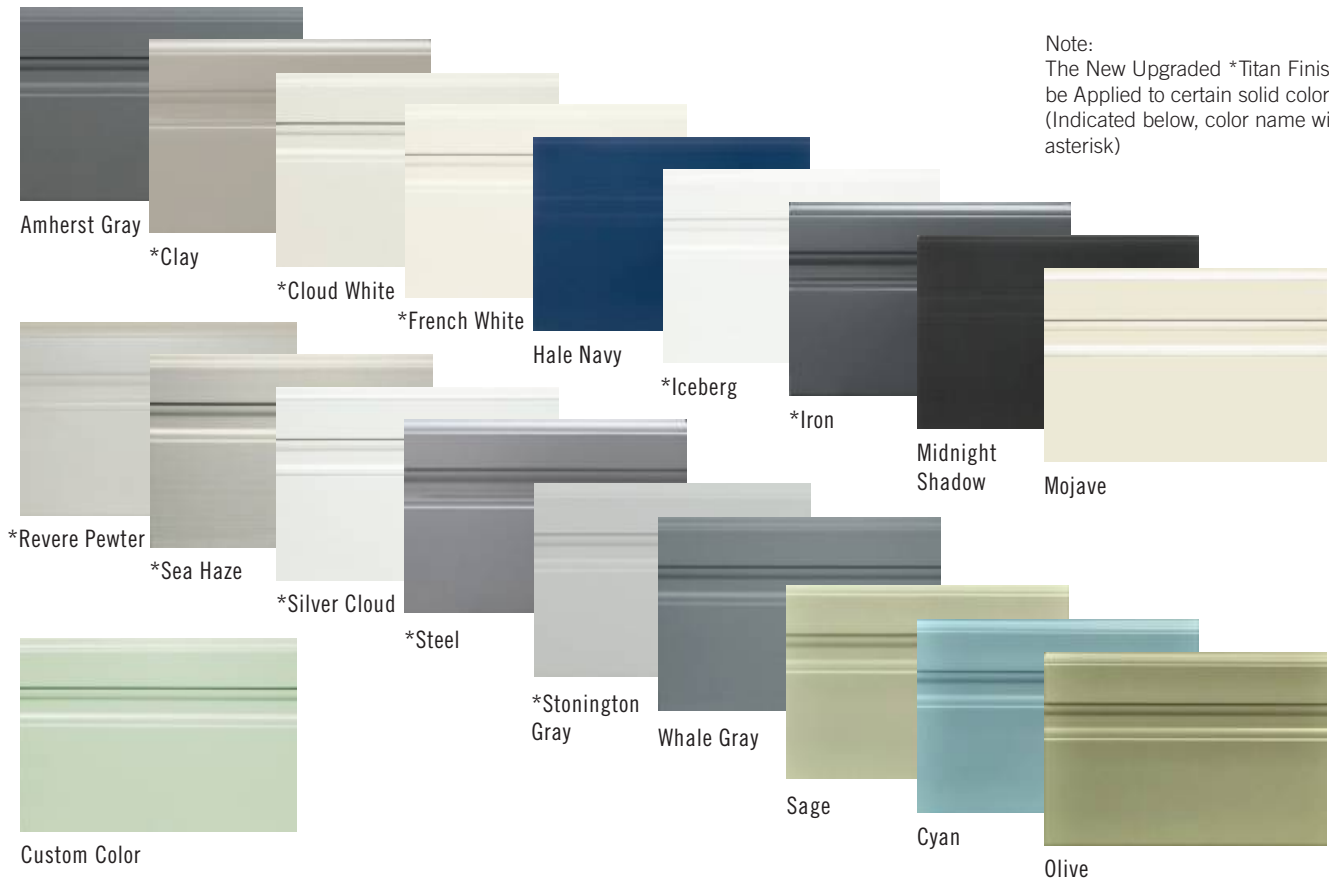

All other cottage colors will have a redish undertone.

LAMINATE FINISHES

High pressure laminate finishes are available in a variety of color and texture selections from Wilsonart, Formica and Abet Laminati. Choose from hundreds of colors and textures.

Dover
(Abet Polaris, Super Matte)

Glacier
(Wilsonart, Formica, Abet Laminati)

Verona
(W/art, Formica, Abet Lam.)

Murano
(Wilsonart, Formica, Abet Lam.)

SOLID COLOR FINISHES

Sollera's series of solid colors are a very durable finish, available in the standard colors as well as custom tinting to match most finishes available through home paint manufacturers. As with all the finishes Sollera offers, these finishes are catalyzed and oven cured to provide you with a durable product to withstand the rigors of everyday use.

Note:
The New Upgraded *Titan Finish will be Applied to certain solid colors (Indicated below, color name with asterisk)

~ photo representation here is only a rendition of colors offered, and is intended as a guide only.
View actual door samples at your authorized Sollera dealer showroom to better appreciate the wider variety of finishes offered ~